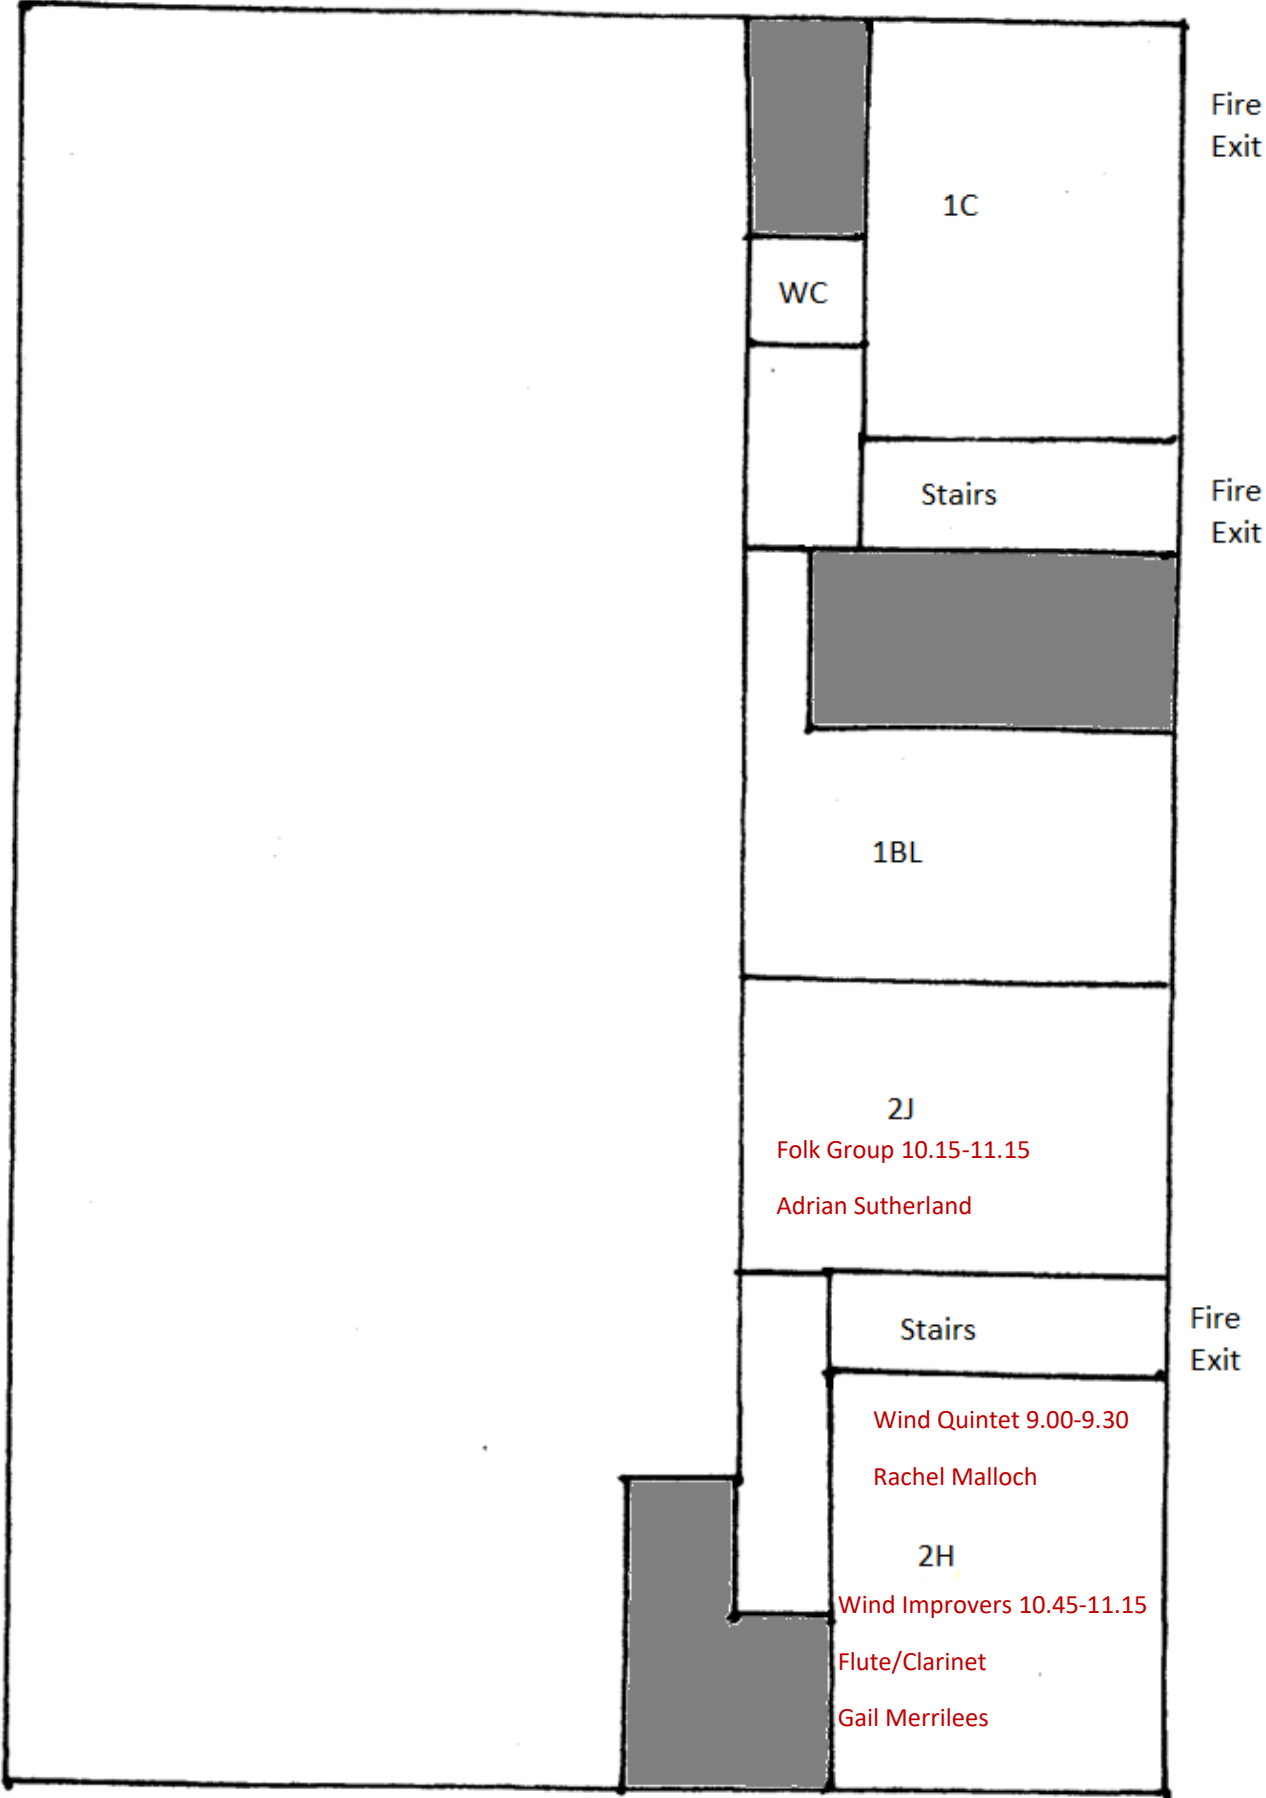

Dallas Road: Lower Ground Floor

Dallas Road: Ground Floor

Big Band
 10.00-11.30
 → → →
 Reception
 Classrooms
 across the
 bridge

Fire Exit

4WP
 Beginner Strings 11.45-11.30
 Violin
 Mandy Pearson

Beg. Recorders 9.15-9.45
 Interm. Recorders 10-10.30
4WB
 Recorder Consort 10.45-11.15
 Ellian Ozanne

Stairs

WC

6C
 Piano Lessons
 Janice, Robin