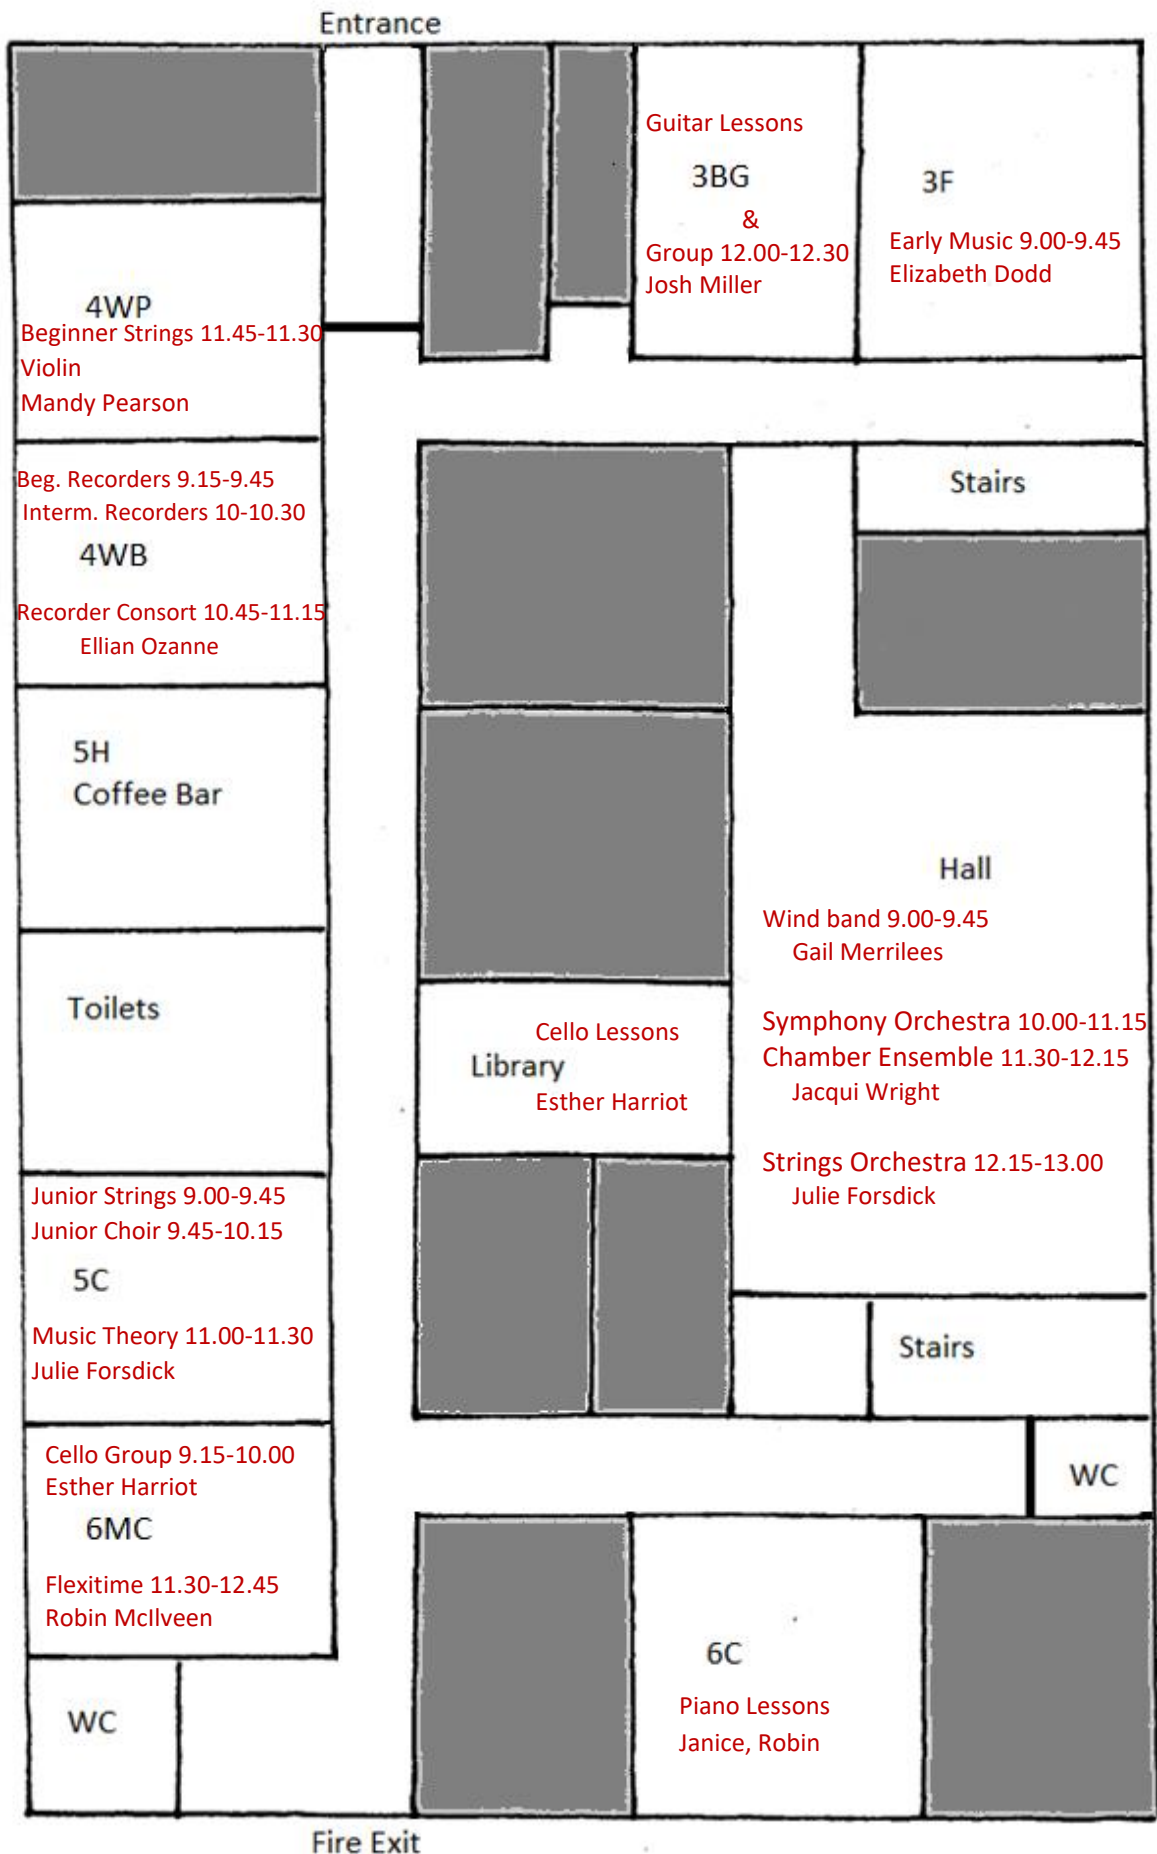

Dallas Road: Lower Ground Floor

Dallas Road: Ground Floor

Big Band
 10.00-11.30
 → → →
 Reception
 Classrooms
 across the
 bridge

Fire Exit

4WP
 Beginner Strings 11.45-11.30
 Violin
 Mandy Pearson

Beg. Recorders 9.15-9.45
 Interm. Recorders 10-10.30
4WB
 Recorder Consort 10.45-11.15
 Ellian Ozanne

5H
 Coffee Bar

Toilets

Junior Strings 9.00-9.45
 Junior Choir 9.45-10.15
5C
 Music Theory 11.00-11.30
 Julie Forsdick

Cello Group 9.15-10.00
 Esther Harriot
6MC
 Flexitime 11.30-12.45
 Robin McIlveen

WC

Entrance

Stairs

WC

6C
 Piano Lessons
 Janice, Robin